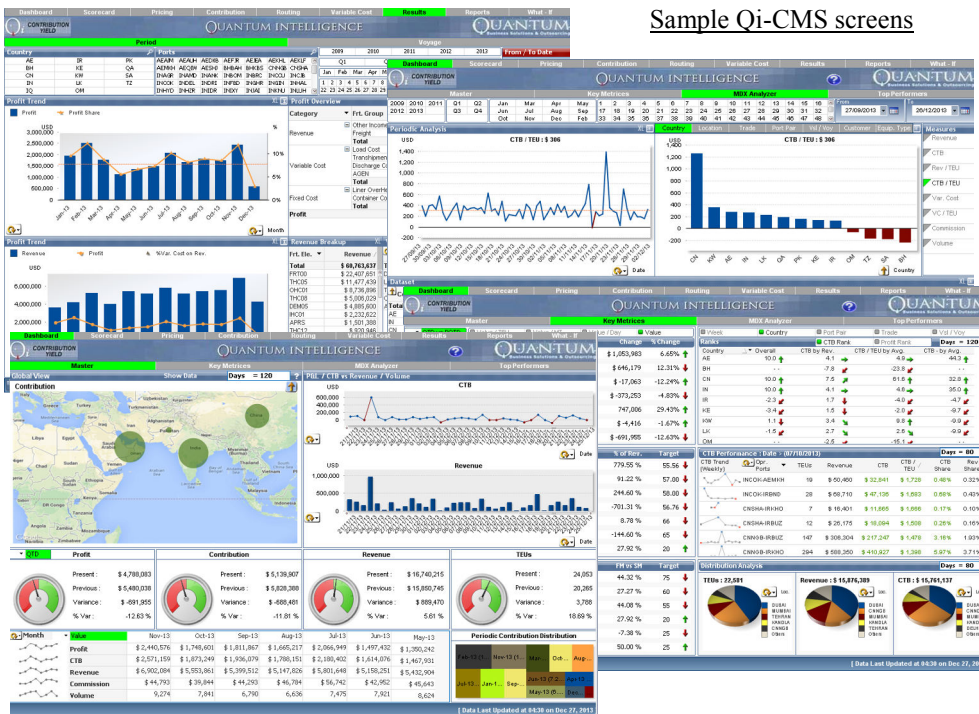

QUANTUM INTELLIGENCE

Seeing is Believing!!

REAL TIME YIELD

- Up to the minute position
- Includes all business parameters
- Zero lag in business performance

PRODUCT & ROUTE COST

- Point to point single cost
- Flexibility to choose options
- High accuracy cost manager

PROFITABILITY & RESULTS

- Yield by all dimensions
- Business scenarios and comparisons
- Rapid drill down analysis

STRATEGIC PLANNING

- Best Business Scenario
- Loss Item Eliminator
- Model Voyage

PRICING MANAGER

- Pre-shipment yield
- Loss assessment
- All factor consideration

MULTI-DIMENSIONAL

- Generate business conditions
- Visualize GRI effects, cost impact
- Develop real biz plans & budgets

Sample Qi-CMS screens

DASHBOARDS & SCORECARDS

- Multiple business dashboards
- Innovative scorecards and KPI's
- Automated performance Reports

CONFIGURABLE SYSTEM

- Deploys with ease within 4 weeks
- Ease of customisation & enhancements
- Automated data refresh options

GLOBALLY DEPLOYABLE

- Single system - global users
- Configurable to role and zone
- Off the internet and accessible on cell

DEPTH OF ANALYTICS

- Cross application macro to Micro
- Drill down with slice and dice
- Granular transactional info in all sheets

HIGH SECURITY FEATURES

- Built in security from Qlikview
- Role and sheet access rights
- Ring fencing for top-down zone of view

ADVANCED SIMULATIONS

- What-if calculations on all parameters
- Round trip and multi-port models
- Define model voyage scenario's

Quantum's Partner Contacts

Quantum Europe

Enerjetixx

Mr. Albert Pegg
Antwerp, Belgium
Cell: +32 475 796 300
Email: apegg@enerjetixx.com

Quantum Oceania

Varenco Pty Ltd.

Mr. Vivek Rao
Sydney, Australia
Cell: +61-437-597-579
Email: v Rao@varenco.com

Quantum Asia

Quantum (SGP) Pte. Ltd.

Capt. Romi Kaushal
Singapore
Cell: + 65 9779 4659
Email: romi@quantum-bso.com

Mstar Ship Agencies

Mr. Patrick G. Ronas
Manila, Philippines
Cell: +63 917 522 8965
Email: pr@mstarshipagencies.com

PT. Sinar Dua Intan

Mr. Randy Effendi
Jakarta, Indonesia
Cell: +62 818 174 143
Email: randy.effendi@ssgid.com

Quantum Headquarters

Quantum BSO & Tech Pvt. Ltd.

3rd Floor, Ahad Pinnacle,
#80, 5th Main, 2nd Cross, 5th Block,
Koramangala Industrial Area,
Bangalore 560095,
India

Tel: +91 80 4406 6700
Email: solutions@quantum-bso.com

www.quantum-bso.com